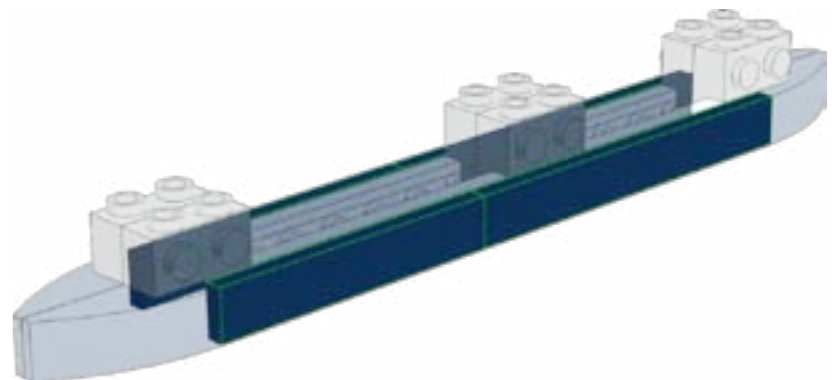

LEGO MOC HMS Belfast Microscale Town-Class Light Cruiser

Created by www.mattelder.com

See [Youtube: "Family Bricks"](https://www.youtube.com/c/familybricks) channel for timelapse(s)

<https://www.youtube.com/c/familybricks>

1 
3x

2 
3x

19

FINAL MODEL