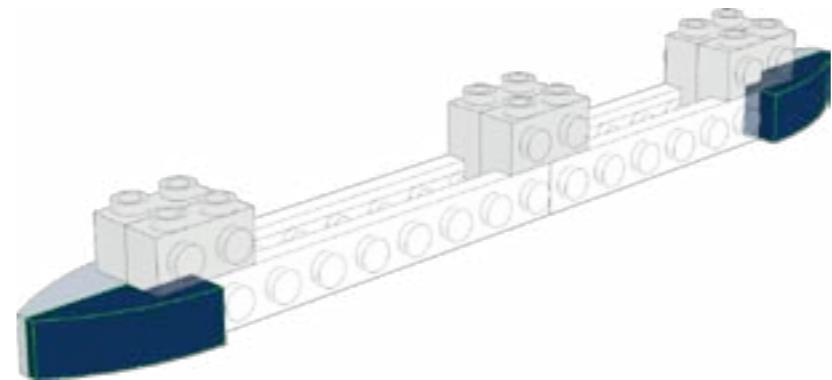

LEGO MOC HMS Belfast Microscale Town-Class Light Cruiser

Created by www.mattelder.com

See [Youtube: "Family Bricks"](https://www.youtube.com/c/familybricks) channel for timelapse(s)

<https://www.youtube.com/c/familybricks>

1 
3x

2 
3x

19

FINAL MODEL