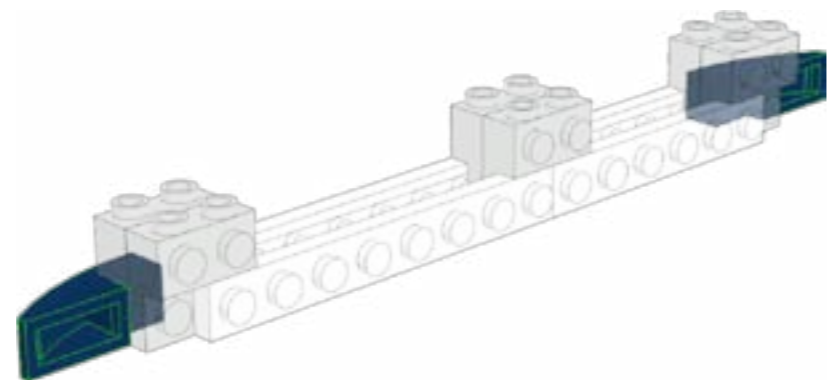

LEGO MOC HMS Belfast Microscale Town-Class Light Cruiser

Created by www.mattelder.com

See [Youtube: "Family Bricks"](https://www.youtube.com/c/familybricks) channel for timelapse(s)

<https://www.youtube.com/c/familybricks>

1 
3x

2 
3x

19

FINAL MODEL