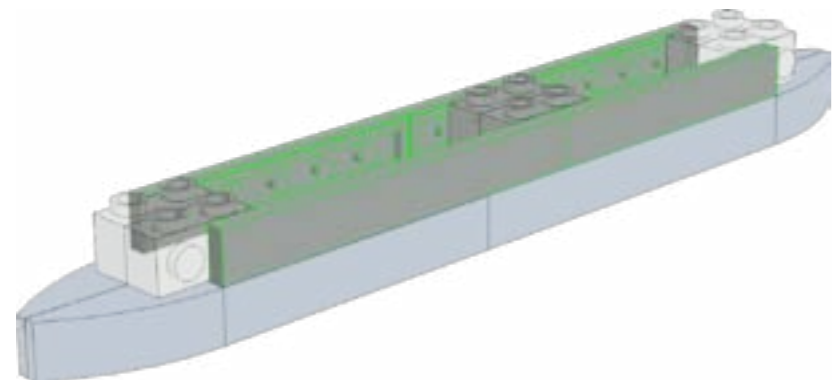

LEGO MOC HMS Belfast Microscale Town-Class Light Cruiser

Created by www.mattelder.com

See [Youtube: "Family Bricks"](https://www.youtube.com/c/familybricks) channel for timelapse(s)

<https://www.youtube.com/c/familybricks>

1 
3x

2 
3x

19

FINAL MODEL