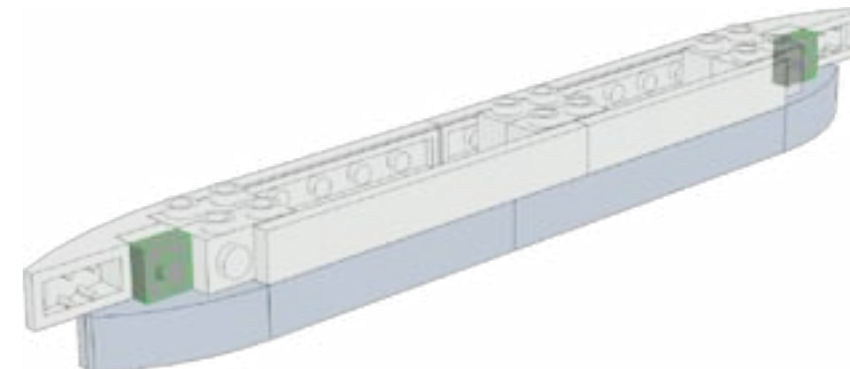

LEGO MOC HMS Belfast Microscale Town-Class Light Cruiser

Created by www.mattelder.com

See [Youtube: "Family Bricks"](https://www.youtube.com/c/familybricks) channel for timelapse(s)

<https://www.youtube.com/c/familybricks>

1 
3x

2 
3x

19

FINAL MODEL