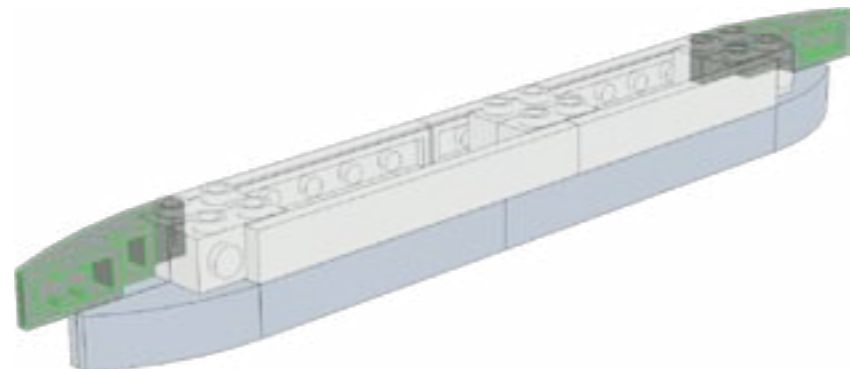

LEGO MOC HMS Belfast Microscale Town-Class Light Cruiser

Created by www.mattelder.com

See [Youtube: "Family Bricks"](https://www.youtube.com/c/familybricks) channel for timelapse(s)

<https://www.youtube.com/c/familybricks>

1 
3x

2 
3x

19

FINAL MODEL