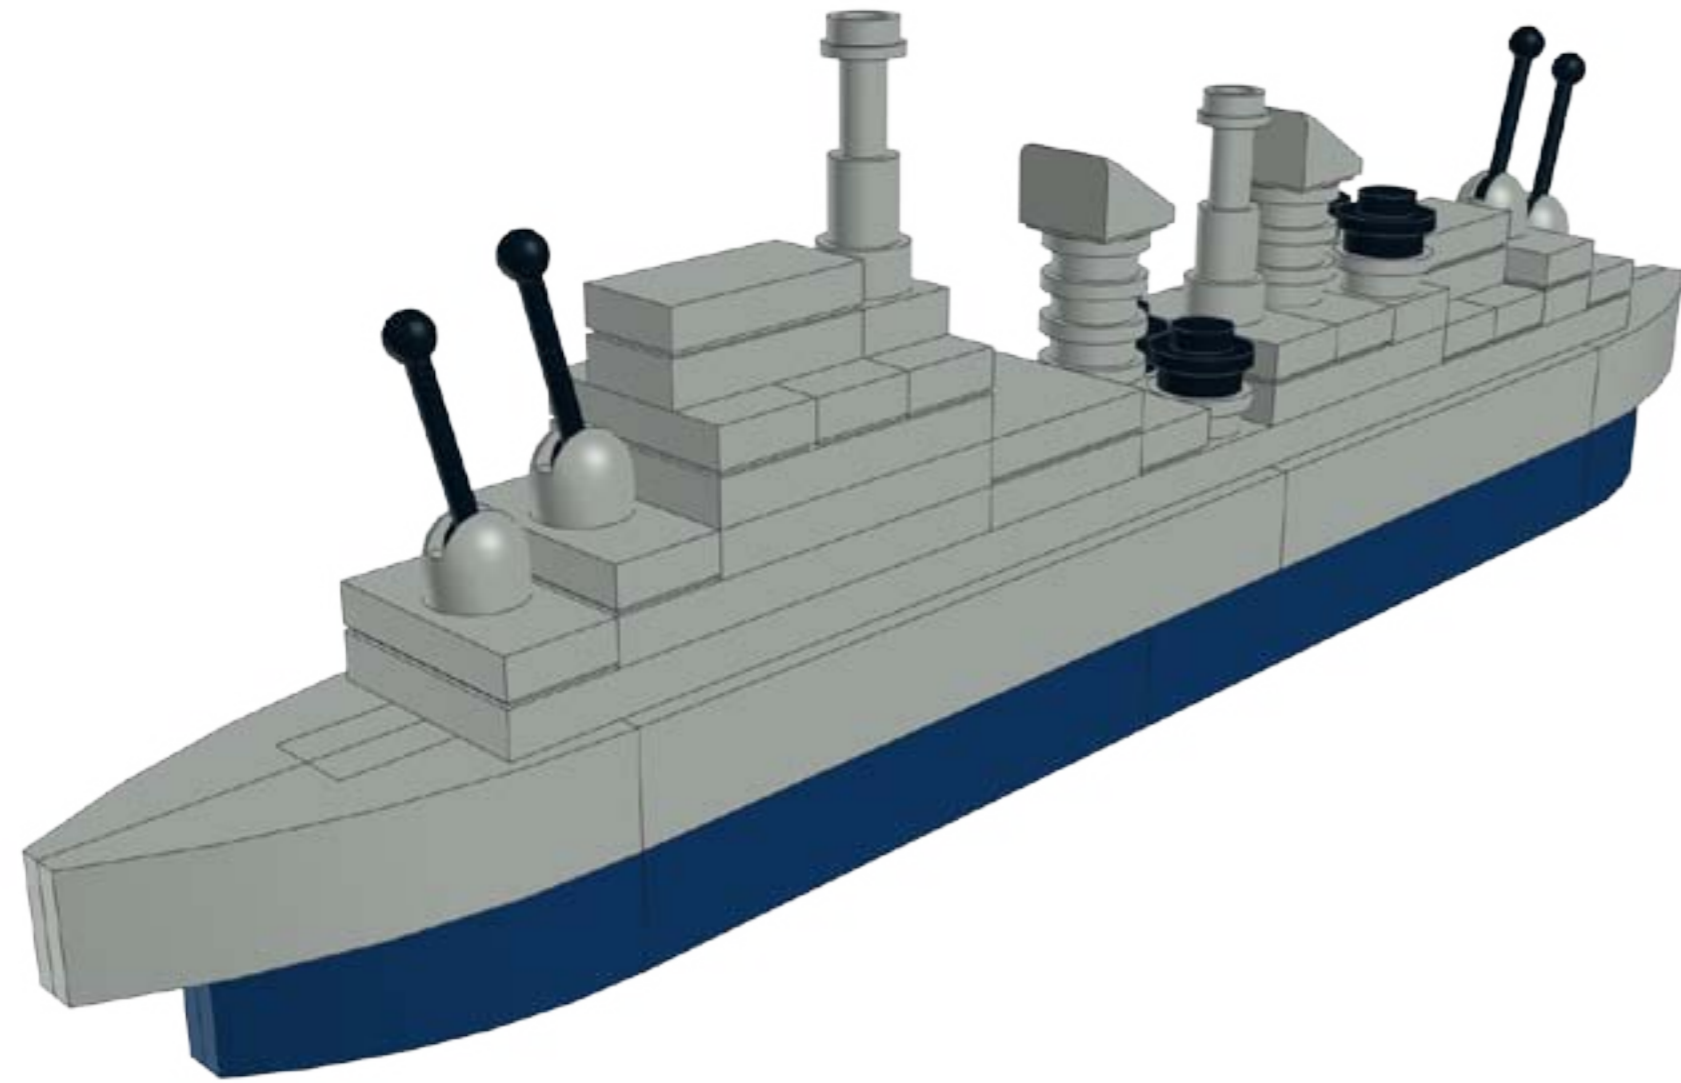

LEGO MOC HMS Belfast Microscale Town-Class Light Cruiser

Created by www.mattelder.com

See [Youtube: "Family Bricks"](https://www.youtube.com/c/familybricks) channel for timelapse(s)

<https://www.youtube.com/c/familybricks>

1 
3x

2 
3x

19

FINAL MODEL