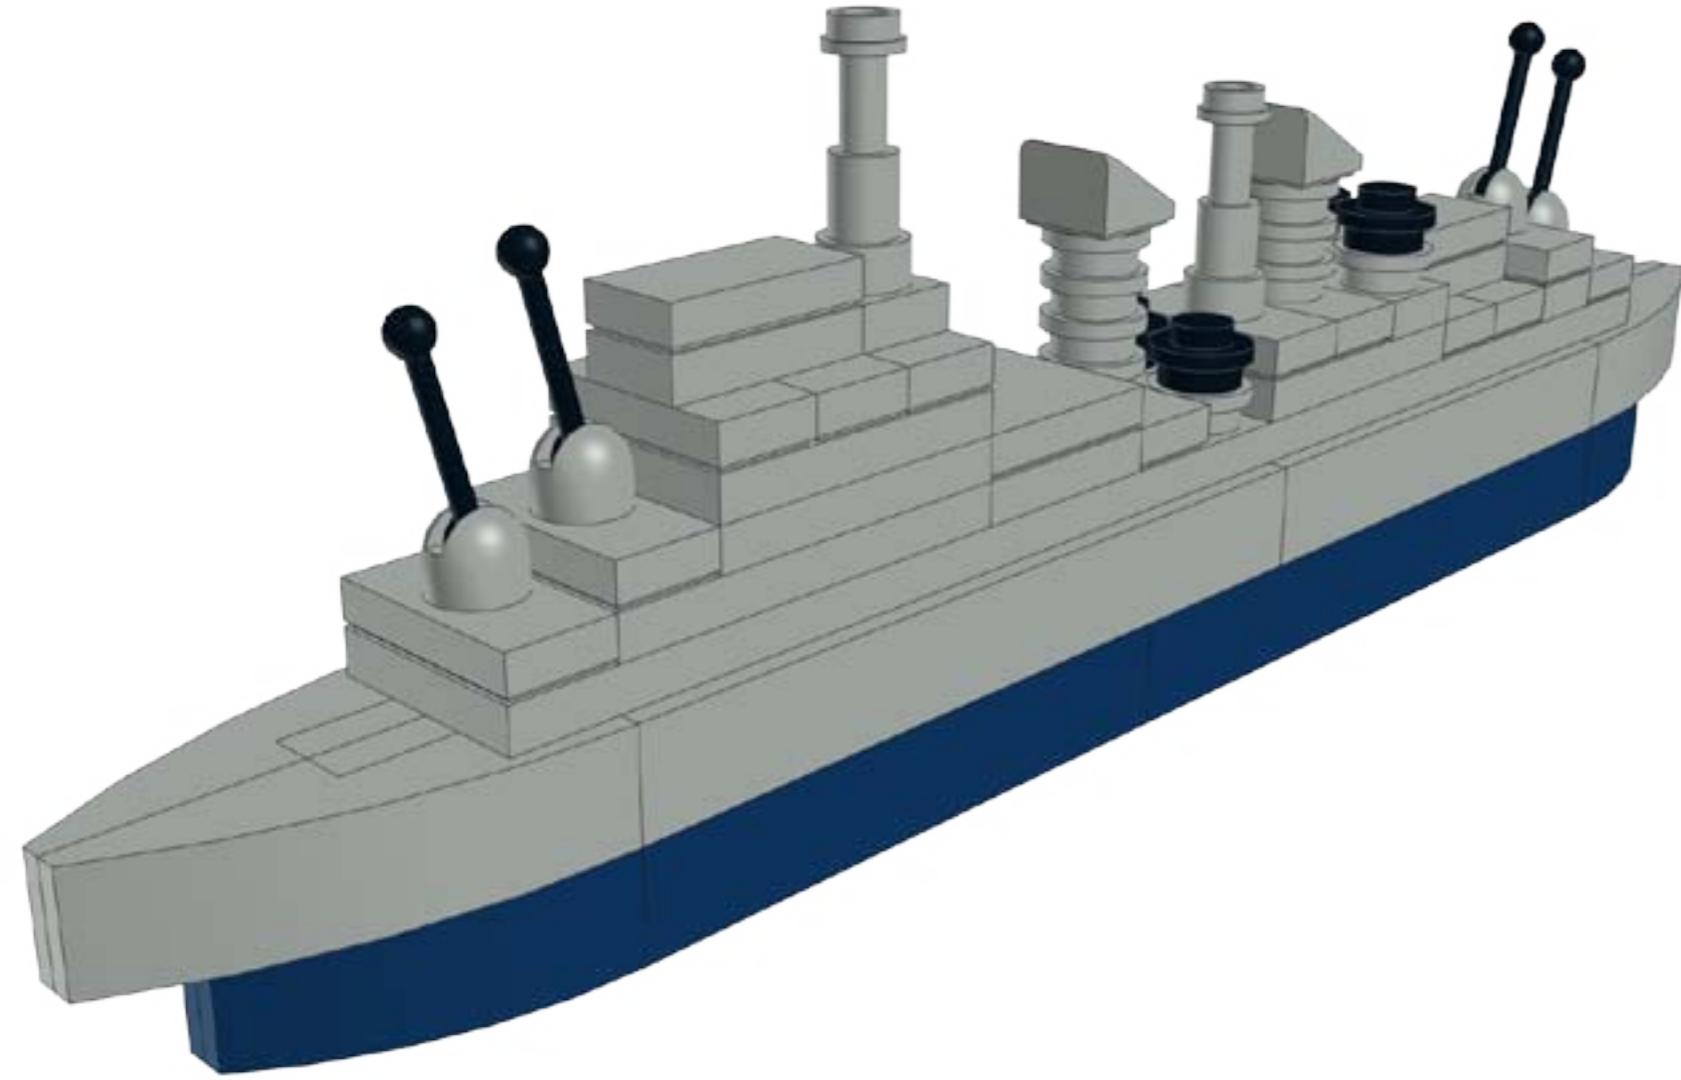

**LEGO MOC HMS Belfast Microscale Town-Class Light Cruiser**

Created by [www.mattelder.com](http://www.mattelder.com)

See [Youtube: "Family Bricks"](https://www.youtube.com/c/familybricks) channel for timelapse(s)

<https://www.youtube.com/c/familybricks>

1  3x

2  3x

19

# FINAL MODEL